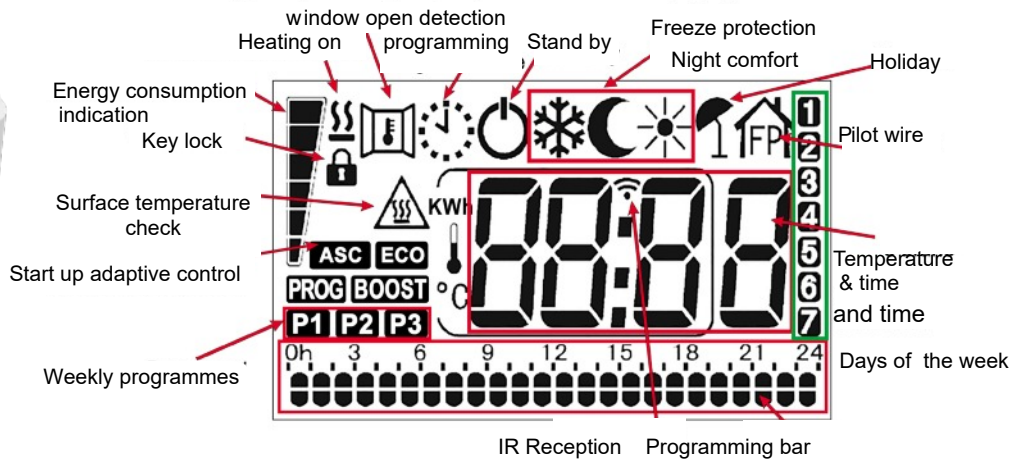

New CALI AVANTI

DESIGN | COMFORT | INNOVATION